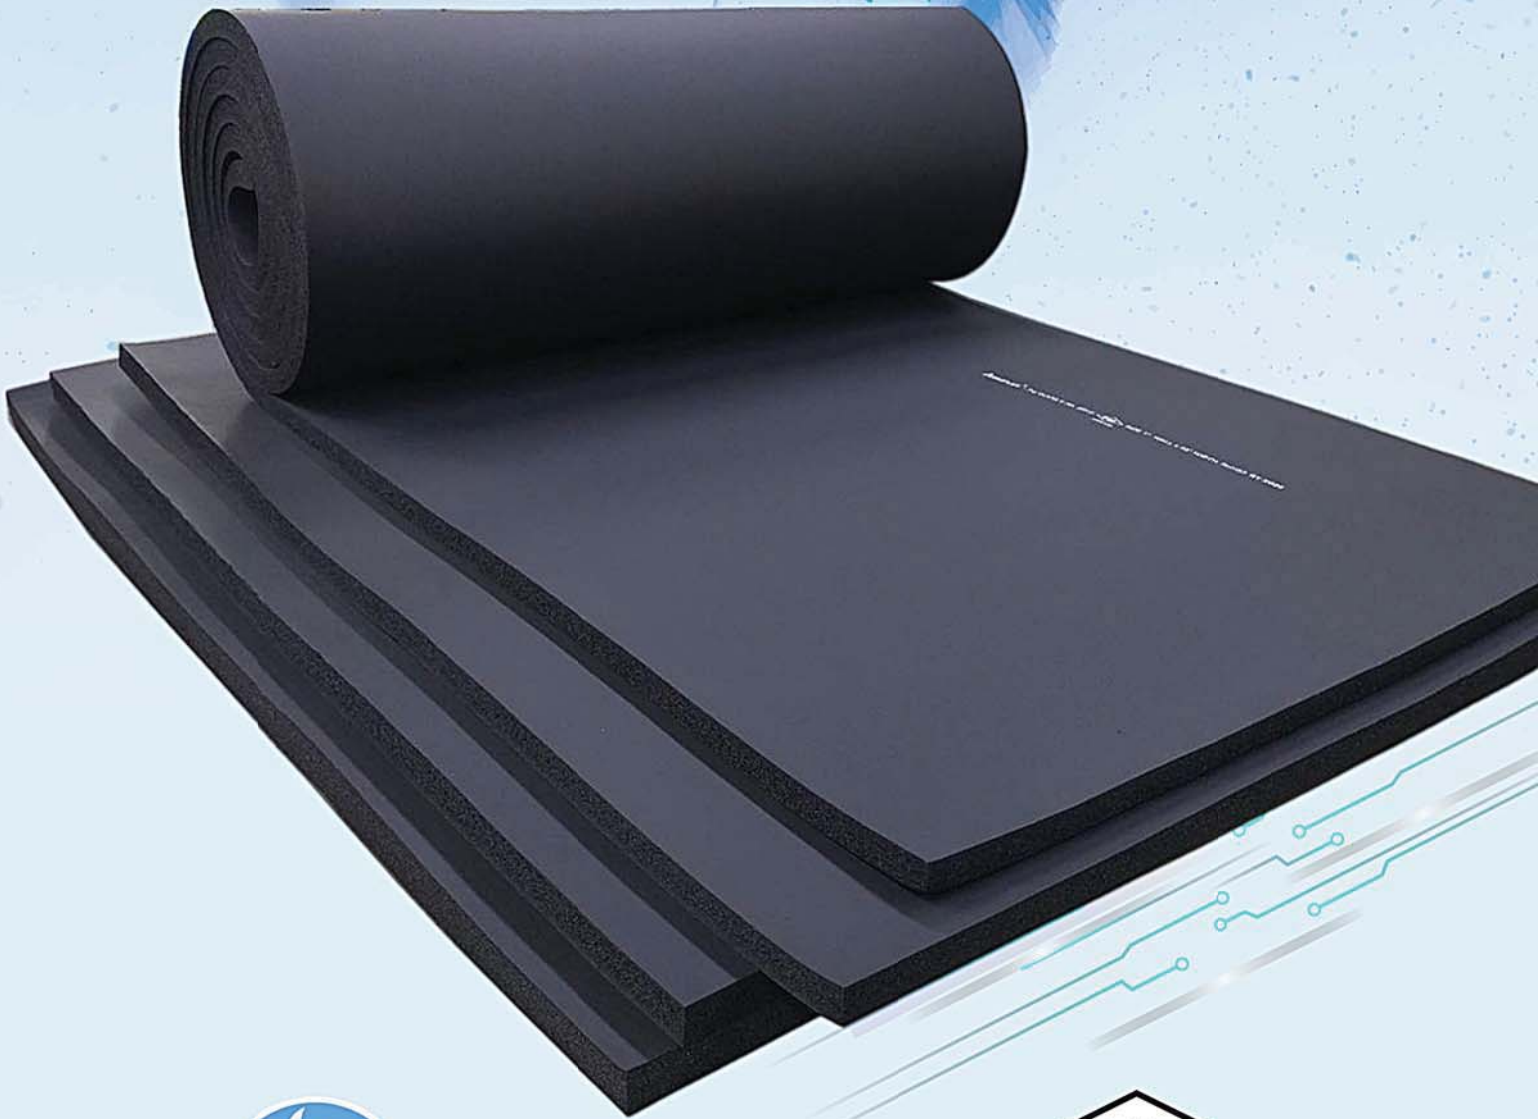

AEROFLEX[®]-FO Class 0

CLOSED CELL ELASTOMERIC THERMAL INSULATION

*For high Efficiency of fire
Propagation Performance*

AEROFLEX®-FO Class 0

AEROFLEX-FO Class 0 is a light weight, EPDM Modified flexible closed cell elastomeric thermal insulation in both sheet and tube form designed for insulating liquid cooling and heating pipe lines and also air ducting system to save energy and prevent condensation.

AEROFLEX-FO Class 0 standard sheet and tube elastomeric thermal insulation are widely used to save energy and prevent condensation problem on chilled water and refrigeration systems. They also efficiently reduce heat flow on hot water plumbing, liquid heating and dual temperature piping.