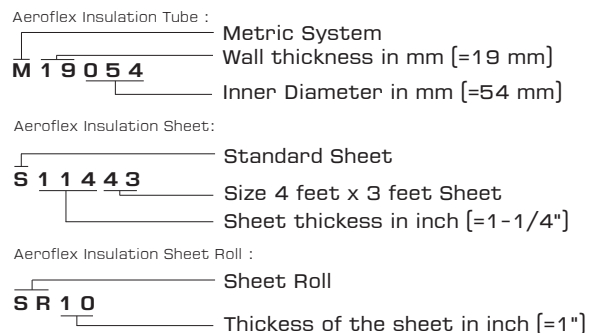

Note : The above sheet size is for 1" wall thickness. For other thickness pre-cut sheet size will vary to cover circumference

AEROFLEX Class 0 Standard Sheet Insulation (4 Feet x 3 Feet Sheet)

Sheet Size	Code Number [Quantity : Sheets/Carton]								
	1/8" wall	1/4" wall	3/8" wall	1/2" wall	3/4" wall	1" wall	1-1/4" wall	1-1/2" wall	2" wall
36" x 48"	S 1843 (48)	S 1443 (24)	S 3843 (16)	S 1243 (12)	S 3443 (8)	S 1043 (6)	S11443 (5)	S11243 (4)	S 2043 (3)

AEROFLEX Class 0 Continuous Sheet Roll (4 Feet Width Roll)

Code	Size			
	Thickness (inch)	Width (ft)	Length (ft)	Ft²/Roll
SR 18*	1/8"	4	150	600
SR 14*	1/4"	4	72	288
SR 38*	3/8"	4	50	200
SR 12*	1/2"	4	36	144
SR 58	5/8"	4	32	128
SR 34	3/4"	4	23	92
SR 10	1"	4	18	72
SR 114	1-1/4"	4	13	52
SR 112	1-1/2"	4	10	40
SR 20	2"	4	8	32

Note : *1/8", 1/4", 3/8", 1/2", thick sheet have one side skin.

Decoding of Aeroflex Insulation: