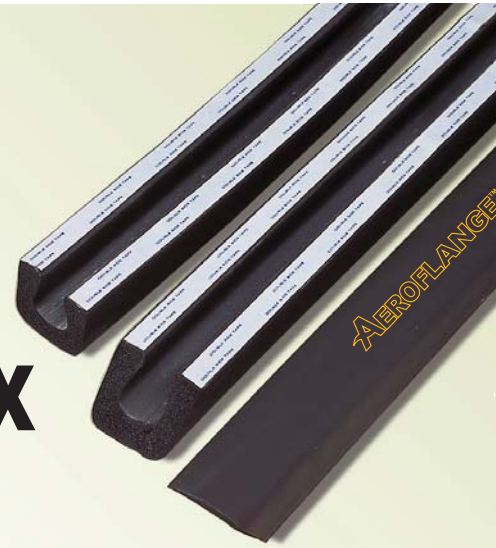

AEROFLANGE™

The ideal solution for square duct connections

Self-adhesive flange covers made of AEROFLEX insulation material.

Advantages:

- Clean and time saving installation
- The same excellent insulation properties as AEROFLEX
- Professional look and neat appearance

AEROFLANGE™

The ideal solution for square duct connections

Self-adhesive flange covers made of AEROFLEX insulation material.

AEROFLANGE makes duct insulation work look more professional. Besides this, **AEROFLANGE** provides ducting work with complete thermal insulation. **AEROFLANGE** is made of the same material as **AEROFLEX** and features the same excellent physical and technical insulation properties.

AEROFLANGE The ideal all-in-one solution for square ducts:

- Clean and fast installation
- Complete thermal insulation
- Professional and neat appearance

No more gluing and patching around the flanges of square ducts!